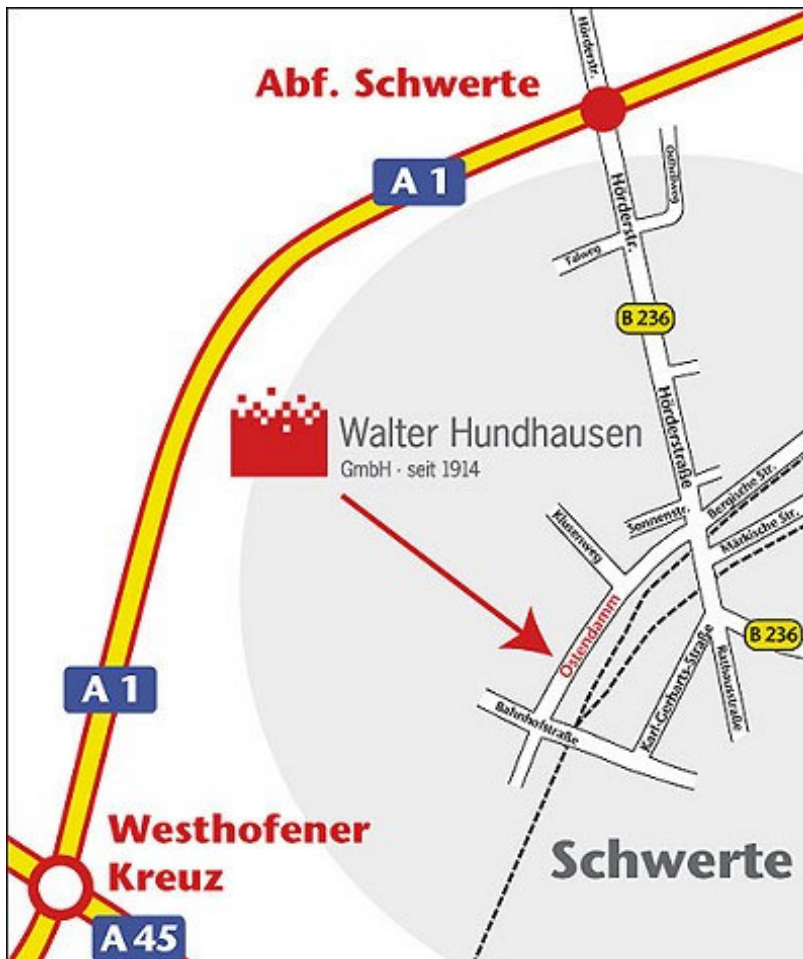

A 1 motorway in the direction of Dortmund/Bremen via Wuppertal/Hagen; take the Schwerte exit at Westhofener Kreuz (1st exit after Westhofener Kreuz).

Coming from Frankfurt am Main:

A 45 motorway (Sauerlandlinie) in the direction of Bremen as far as Westhofener Kreuz, take the Schwerte exit (1st exit after Westhofener Kreuz).

Coming from Bremen/Hanover/Kassel:

A 1 in the direction of Cologne, take the Schwerte exit.

Coming from Bochum:

Dortmund West junction onto the A 45 motorway as far as Westhofener Kreuz; A 1 motorway in the direction of Bremen; take the Schwerte exit (1st exit after Westhofener Kreuz).

Schwerte exit:

Take the B 236 in the direction of Schwerte; after approx. 1,000 m and directly before the railway bridge (am Bahndamm) turn right onto Hörder Strasse ; after approx. 100 m you will see the entrance to our plant.

Hint:
Navigation system
programming:
"Ostendamm",
"Ostendamm, corner
of Klusenweg"